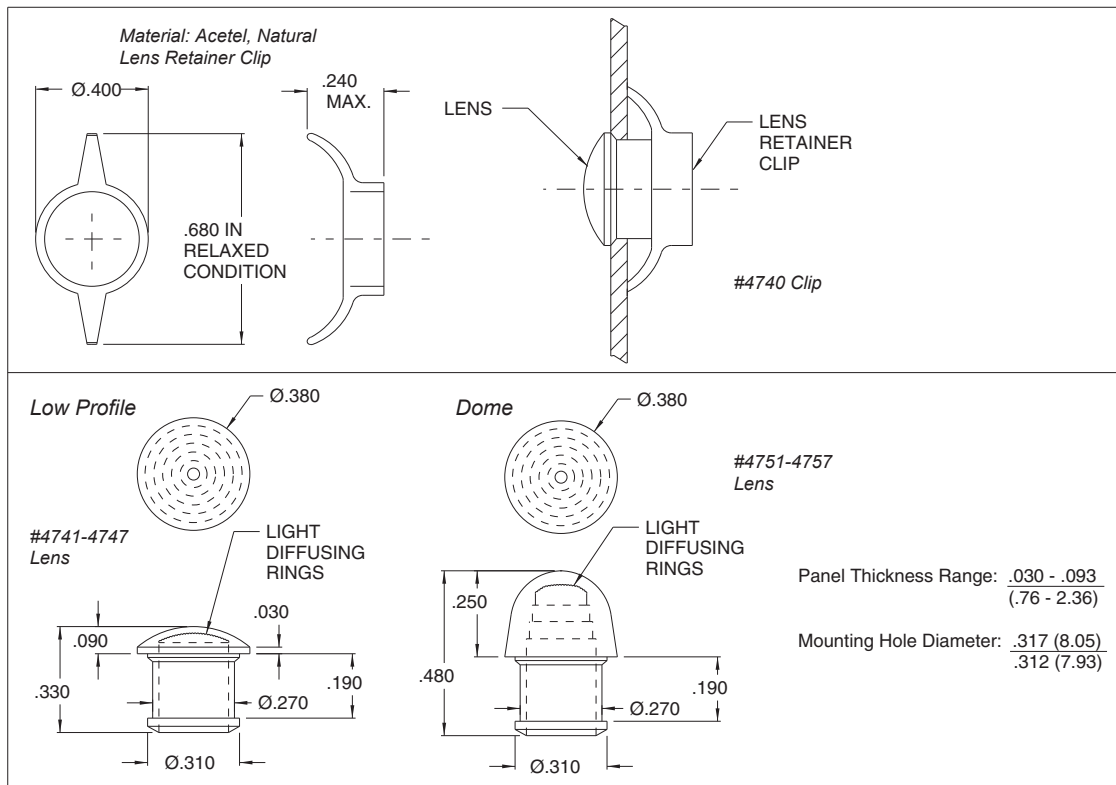

#### Series 4740, 4750 Lenses

Mounting: Rear snap-on to lens models 4741, 4751. Will snapfit into .030-.093 thick panel in a .312-.317 mounting hole.

Lens: Polycarbonate

Clip: Natural acetal

Note: Order model 4740 lens retainer clip and appropriate lens separately.

Lens Color	Low Profile Model No.	Dome Model No.
Red	4741	4751
Clear	4742	4752
Amber	4743	-
White	4744	-
Green	4745	4755
Blue	4746	-
Yellow	4747	-

## Outline Dimensions

All dimensions are in inches.